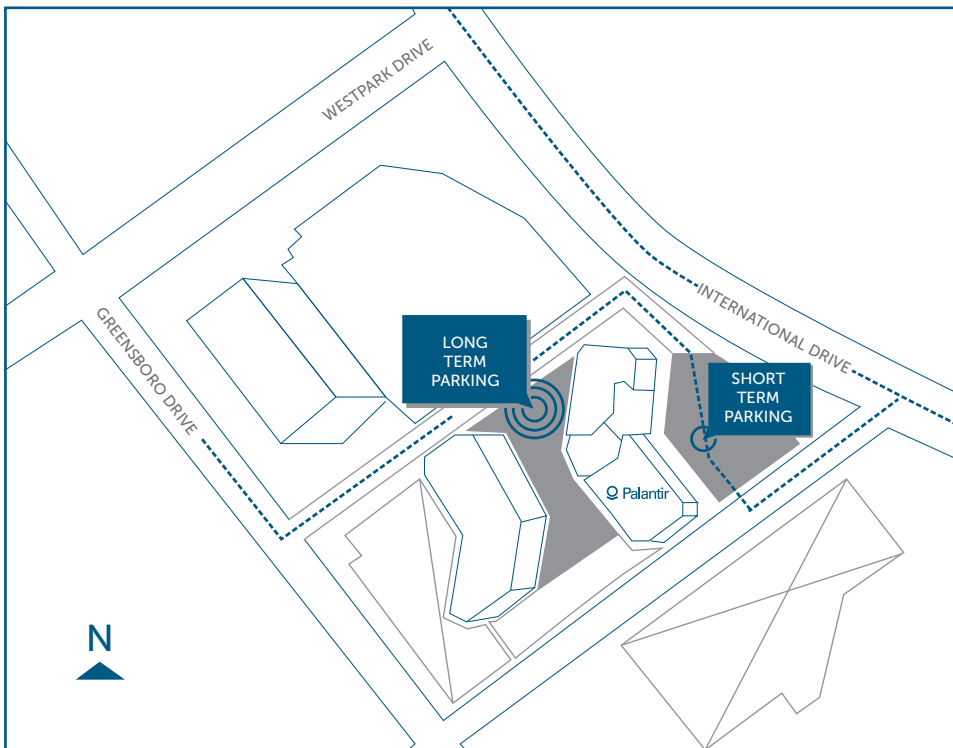

DRIVING DIRECTIONS

1660 International Drive
8th Floor
McLean, VA 22102

PARKING

Short Term Visitor Parking (2 hour)
is available in front of our building.

Long Term Visitor Parking
is located behind our building.

Go north through Short Term Parking,
turn left and drive along the side of our
building. Take your second left, into the
parking lot, at the top of the hill. The gate
will lift for you to enter but you will need
a token from reception to exit.

LOST?

Please call Sunnie at
(650) 816 0333 or (808) 271 3824

FROM POINTS NORTH

Take Capital Beltway/I-495 South
Take exit 46A Right to merge onto Chain Bridge Road/VA-123
Turn Right onto International Drive, 0.8 miles along VA-123
Make U-turn at Westpark Drive, 0.6 miles along International Drive
Turn Right into first parking lot, 400 feet after U-turn

FROM POINTS EAST

Take Dolley Madison Blvd./VA-123 heading West
Dolley Madison Blvd. becomes Chain Bridge Rd. after Dulles Toll Rd.
Turn Right onto International Drive, 1.8 miles after Dulles Toll Rd.
Make U-turn at Westpark Drive, 0.6 miles along International Drive
Turn Right into first parking lot, 400 feet after U-turn

FROM POINTS SOUTH

Take Capital Beltway/I-495 North
Take exit 46A Right to merge onto Chain Bridge Road/VA-123 South
Turn Right onto International Drive, 0.8 miles along VA-123
Make U-turn at Westpark Drive, 0.6 miles along International Drive
Turn Right into first parking lot, 400 feet after U-turn

FROM POINTS WEST

Take Dulles Toll Road/VA-267 heading East
Exit 16A Right onto Leesburg Pike/VA-7 East toward Tysons Corner
Continue South on Leesburg Pike for 1.4 miles
Take Left at Westpark Drive for 0.3 miles
Turn Right onto International Dr. then first driveway, 400 feet